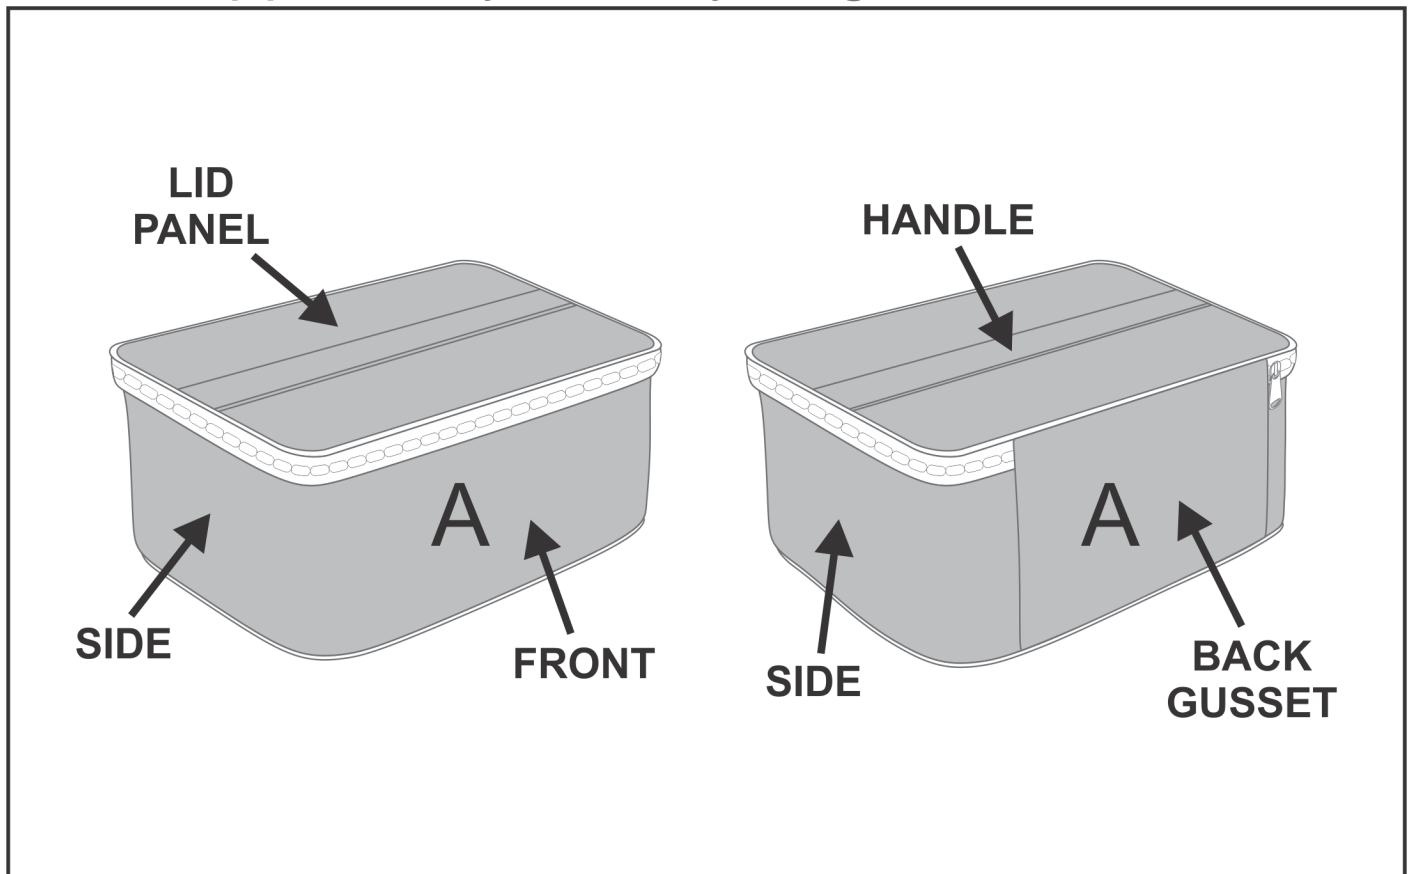

SG-HP-74-G

PPS Hoppla Betty Toiletry Bag

Need to know:

- Includes 1-Position Sublimation (setup fees apply)
- **Please Note: We cannot guarantee 100% logo Alignment on all Brandable Panels.**

Branding Options:

Position A

1. Custom Sublimation A (CPSUB-A)
Full Colour
Size: 697mm wide x 730mm high